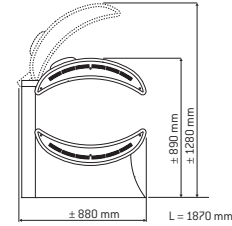

Topaz C

JADE

	Jade 12 T	Jade 12 T Lc	Jade 24 C	Jade 24 C Lc
Lamps	12 x 100 W	6 x 100 W 6 x 100 W Lc	24 x 100 W	18 x 100 W 6 x 100 W Lc
Reflector	SRS	SRS	SRS	SRS
Facial tanner	–	integrated	–	integrated
Power	1,33 kW	1,33 kW	2,83 kW	2,83 kW
Analog timer	•	•	•	•
Alarm	•	•	•	•
UV-protection goggles	2	2	2	2
Body cooler	○	○	○	○
Decorative panel front	–	–	○	○
Colour	Pearl White	Pearl White	Pearl White	Pearl White
Weight	73 kg	73 kg	119 kg	121 kg

T = Double fold-back stand, C = Tanning tunnel, Lc = combination lamp, ○ = Optional, • = Standard, – = Not applicable