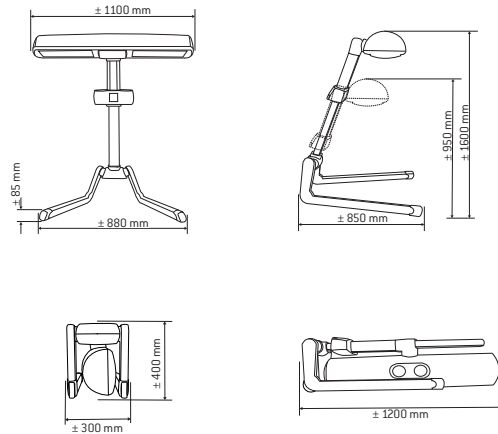

INNERGIZE

	Hapro Innergize HP 8580
Lamps	2 x 300 W UV – HPA 2 x infrared – 1100 W
Reflector	Parabolic reflector
Optimal tanning area	190 x 70 cm
Optimal distance determination	•
Touch screen	•
Digital timer	•
Operating hours	•
Ready to use / storage	< 10 seconds
Snooze function	•
Repeat Function	•
Alarm	•
Aroma	•
Partial body session*	•
Imultaneous use of UV and infrared lamps	•
Infrared only	•
UV-protection goggles	2
Power	2,2 kW
Colour	Pure White
Weight	ca. 19,2 kg

* One side of the Hapro Innergize will be switched on.

• = Standard, – = Not applicable