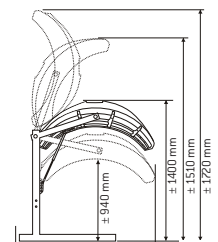

# ONYX

	Onyx 14/5 T	Onyx 14/1 T	Onyx 26/5 C	Onyx 26/1 C
Lamps	14 x 100 W L**	10 x 100 W L** 4 x 80 W	14 x 100 W L** 12 x 100 W	10 x 100 W L** 4 x 80 W 12 x 100 W
Reflector	SRS	SRS	SRS	SRS
Facial tanner	5 x 25 W	1 x 400 W	5 x 25 W	1 x 400 W
Power	1,81 kW	1,98 kW	3,19 kW	3,24 kW
Digital timer	•	•	•	•
Alarm	•	•	•	•
Operating hours	•	•	•	•
UV-protection goggles	2	2	2	2
Body cooler	•	•	•	•
Decorative panel front	–	–	•	•
Colour	Titanium Bronze Metallic	Titanium Bronze Metallic	Titanium Bronze Metallic	Titanium Bronze Metallic
Weight	81 kg	84 kg	128 kg	131 kg

T = Double fold-back stand, C = Tanning tunnel, \*\* = Tubes 1,9 m, • = Standard, – = Not applicable

L = 2250 mm

Onyx T

L = 2250 mm

Onyx T

L = 2100 mm

Onyx C

Click-strip-system for easy cleaning of acrylic panels and tubes.