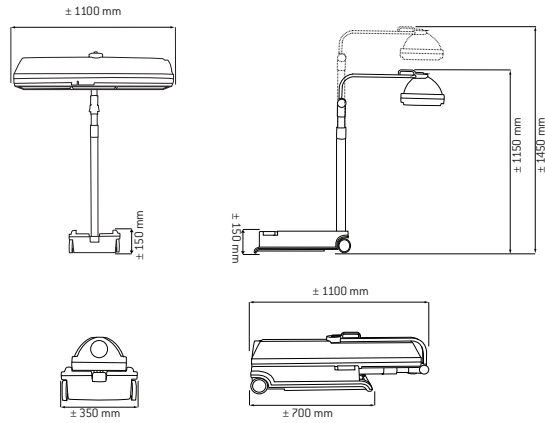

MOBILE SUN

	Hapro Mobile Sun HP 8540
Lamps	3 x 500 W HPA
Reflector	Parabolic reflector
Optimal tanning area	185 x 75 cm
Session memory (2 users)	•
Optimal distance determination	•
Analog timer	•
Ready to use / storage	< 10 seconds
UV-protection goggles	2
Power	1,65 kW
Colour	Clay Blush
Weight	30,4 kg

• = Standard, – = Not applicable