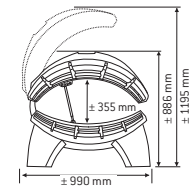

Jade C

ONYX

	Onyx 14/5 T	Onyx 14/1 T	Onyx 26/5 C	Onyx 26/1 C
Lamps	14 x 100 W L**	10 x 100 W L** 4 x 80 W	14 x 100 W L** 12 x 100 W	10 x 100 W L** 4 x 80 W 12 x 100 W
Reflector	SRS	SRS	SRS	SRS
Facial tanner	5 x 25 W	1 x 400 W	5 x 25 W	1 x 400 W
Power	1,81 kW	1,98 kW	3,19 kW	3,24 kW
Digital timer	•	•	•	•
Alarm	•	•	•	•
Operating hours	•	•	•	•
UV-protection goggles	2	2	2	2
Body cooler	•	•	•	•
Decorative panel front	–	–	•	•
Colour	Titanium Bronze Metallic	Titanium Bronze Metallic	Titanium Bronze Metallic	Titanium Bronze Metallic
Weight	81 kg	84 kg	128 kg	131 kg

T = Double fold-back stand, C = Tanning tunnel, ** = Tubes 1,9 m, • = Standard, – = Not applicable