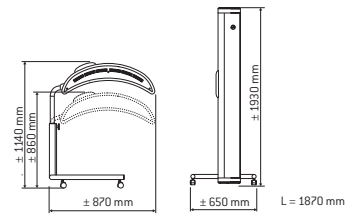

TOPAZ

	Topaz 10 V	Topaz 10/1 V	Topaz 12 V	Topaz 24 C	Topaz 24/1 C
Lamps	10 x 100 W	6 x 100 W 4 x 80 W	12 x 100 W	24 x 100 W	20 x 100 W 4 x 80 W
Reflector	Reflector panel	Reflector panel	Reflector panel	Reflector panel	Reflector panel
Facial tanner	–	1 x 400 W	–	–	1 x 400 W
Power	1,16 kW	1,42 kW	1,36 kW	2,60 kW	2,90 kW
Analog timer	•	•	•	•	–
Digital timer	–	–	–	–	•
UV-protection goggles	2	2	2	2	2
Aroma	–	–	–	–	•
Audio/MP3	–	–	–	–	•
Colour	Bright White	Bright White	Bright White	Bright White Earth	Bright White Earth
Weight	39,5 kg	43,5 kg	42,5 kg	96 kg	102 kg

V = Vertical tipping stand, C = Tanning tunnel, • = Standard, – = Not applicable

Topaz V

Topaz V