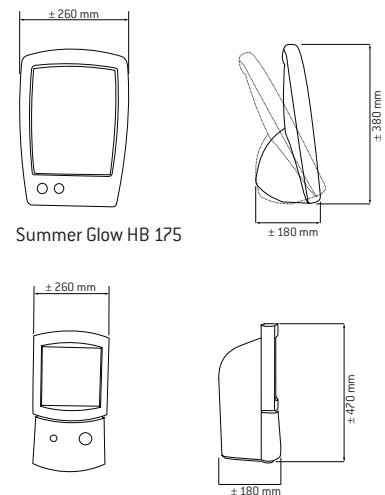

SUMMER GLOW

	Hapro Summer Glow HB 175	Hapro Summer Glow HB 404
Lamps	4 x 15 W	1 x 400 W HPA
Reflector	SRS	Parabolic reflector
Optimal tanning area	27 x 21 cm	40 x 60 cm
Session memory	•	–
Optimal distance determination	–	•
Analog timer	•	•
UV-protection goggles	1	2
Power	0,075 kW	0,44 kW
Colour	Bright White	Bright White
Weight	2,9 kg	5,5 kg

*The integrated Strip Reflector System (SRS) optimizes the efficiency of the lamp output.

• = Standard, – = Not applicable

Summer Glow HB 404