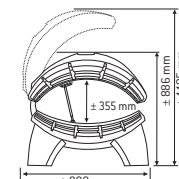

# ONYX

	Onyx 14/5 T	Onyx 14/1 T	Onyx 26/5 C	Onyx 26/1 C
Lamps	14 x 100 W L**	10 x 100 W L** 4 x 80 W	14 x 100 W L** 12 x 100 W	10 x 100 W L** 4 x 80 W 12 x 100 W
Reflector	SRS	SRS	SRS	SRS
Facial tanner	5 x 25 W	1 x 400 W	5 x 25 W	1 x 400 W
Power	1,81 kW	1,98 kW	3,19 kW	3,24 kW
Digital timer	•	•	•	•
Alarm	•	•	•	•
Operating hours	•	•	•	•
UV-protection goggles	2	2	2	2
Body cooler	•	•	•	•
Decorative panel front	–	–	•	•
Colour	Titanium Bronze Metallic	Titanium Bronze Metallic	Titanium Bronze Metallic	Titanium Bronze Metallic
Weight	81 kg	84 kg	128 kg	131 kg

T = Double fold-back stand, C = Tanning tunnel, \*\* = Tubes 1,9 m, • = Standard, – = Not applicable

L = 2250 mm

Onyx T

L = 2250 mm

Onyx T

L = 2100 mm

Onyx C

Click-strip-system for easy cleaning of acrylic panels and tubes.